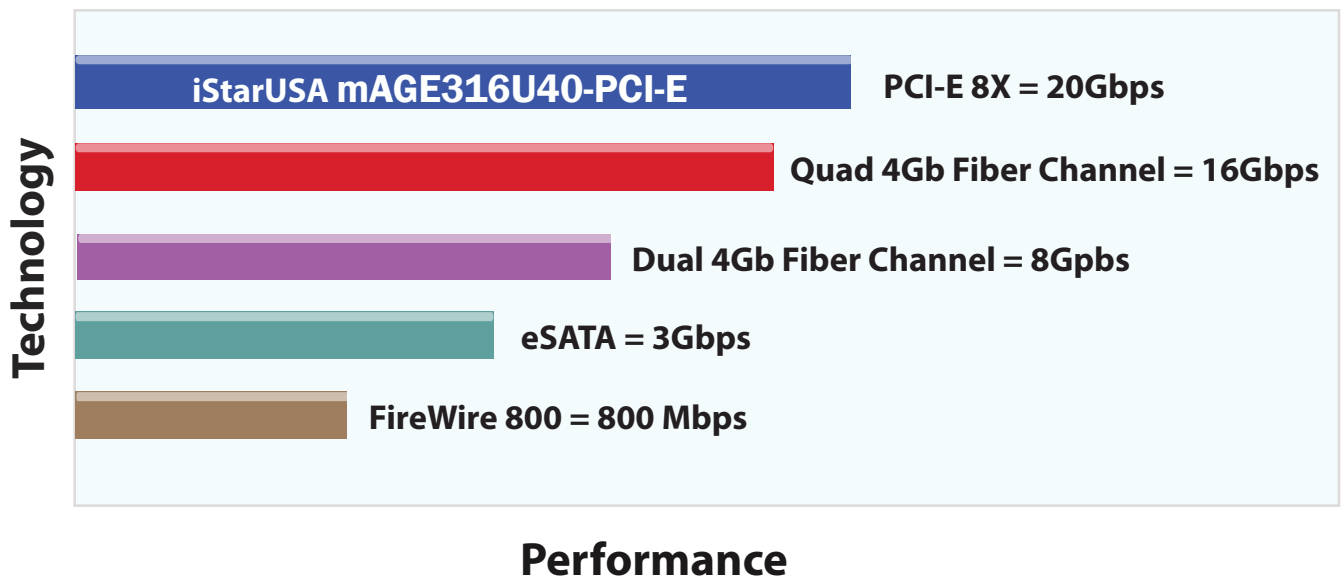

# iStarUSA Launches the mAGE316U40-PCI-E

3U 16-bay PCI-e Rackmount JBOD Chassis

**City of Industry, CA - May 10, 2008** - iStarUSA introduces the fastest PCI-Express Rack-mount, mAge316U40-PCI-E. Up to 20Gbps bandwidth with 16TB capacity, it is perfect for video editing, and gaming.

iStarUSA introduces the fastest PCI-Express Rack-mount, mAge316U40-PCI-E. Up to 20Gbps bandwidth with 16TB capacity, it is perfect for video editing, broadcasting, and gaming.

mAge316U40-PCI-E and mAge212U40-PCI-E both are designed with latest technology, PCI-Express x8 Host Bus Extender. With the latest technology, iStarUSA PCI-E Series provide the superior 20Gbps bandwidth enables RAID cards run at full speed with zero delay.

16TB SATA/SAS hard drive capacity with PCI-Express x8 RAID cards set a record of over 800MB/s data transfer rate on RAID 0 and over 750 MB/s on RAID 5.

Moreover, PCI-E series using the PCI-E cable that give you a secure and strong connection to prevent accidental removal, and also optional redundant power supplies provide nonstop operation for you to access to critical data.