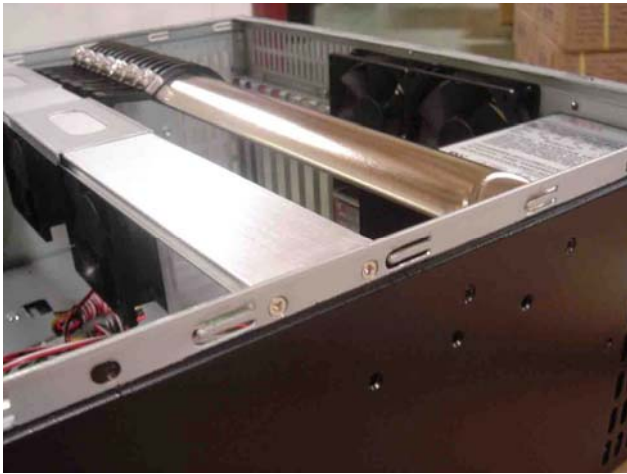

iStarUSA™ D-400 Chassis with Central Fan Bar

D-400 chassis with central fan bar

Close look of the fan bar and 80mm fans

Mounting position of the fan bar

Adjustable position of the 80mm fans