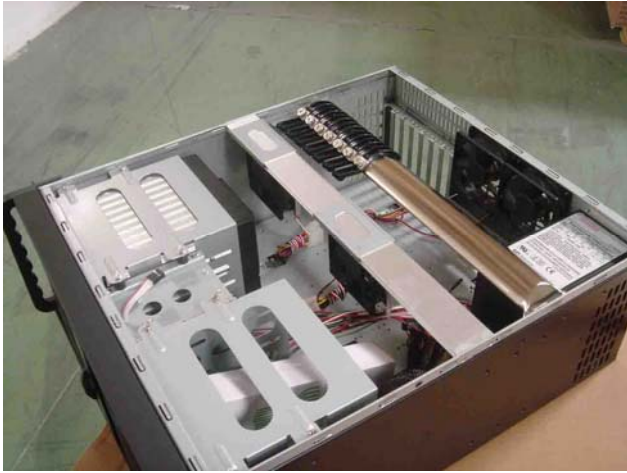

iStarUSA™ D-400 Chassis with Central Fan Bar

D-400 chassis with central fan bar

Close look of the fan bar and 80mm fans

Mounting position of the fan bar

Adjustable position of the 80mm fans