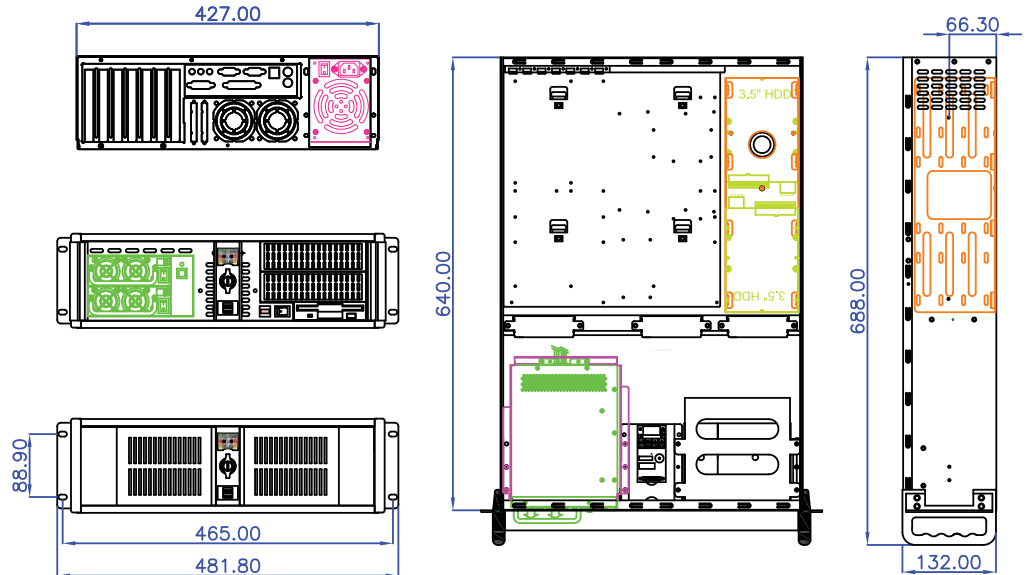

D-300L-FR

3U High Performance Rackmount Chassis

INTRODUCTION

Introduce iStarUSA 3U industrial rackmount chassis D Storm D-300L-FR. The full size back plane and width supports dual Intel and AMD CPU motherboard. It has excellent thermal solution with extra cooling fans. Optional 3.5 and 5.25 tray enable hot-swappable storage, raid configuration, and total storage capacity up to 6 storage drives provide your server or cluster maximum flexibility and performance.

FEATURES

- Ⓐ Patented Aluminum Front Panel with Locks, Taiwan: 200281 / 190240 , China: 2L01259648.5
- Ⓑ Front Mount Power Supply
- Ⓒ Front Access USB2.0 x 2
- Ⓓ 60mm x 2, 80mm x 4 Cooling Fan
- Ⓔ Removable Air Filter
- Ⓕ Power and HDD LED
- Ⓖ Power and Alarm Reset Switch
- Ⓗ Standard I/O Shield
- Ⓘ Optional Hot-Swappable 5.25" Tray

D-300L-FR

DRAWING

SPECIFICATIONS

Model Number	D-300L-FR
RoHS Compliance Version	Yes
Standard Drive Bays	5.25" Drive: 2 3.5" Drive: 1 3.5 Drive [internal]: 10
Cooling Fan [Option]	1 x 60mm, 4 x 80mm [1 x 60]
Mainboard Size [inch]	12 x 13
Indicators	LEDs for Power ON/OFF, HDD, Fan & Alarm
Switches	Power ON/OFF, System & Alarm Reset

Model Number	Output	Product Description	Page
TC-500R8A	500W	500W PS/2 Size Dual AC Mini Redundant Power Supply	210

:: Specification and wiring diagram subject to change without notice
 :: Limited Warranty
 :: Last Update: Jan/2011