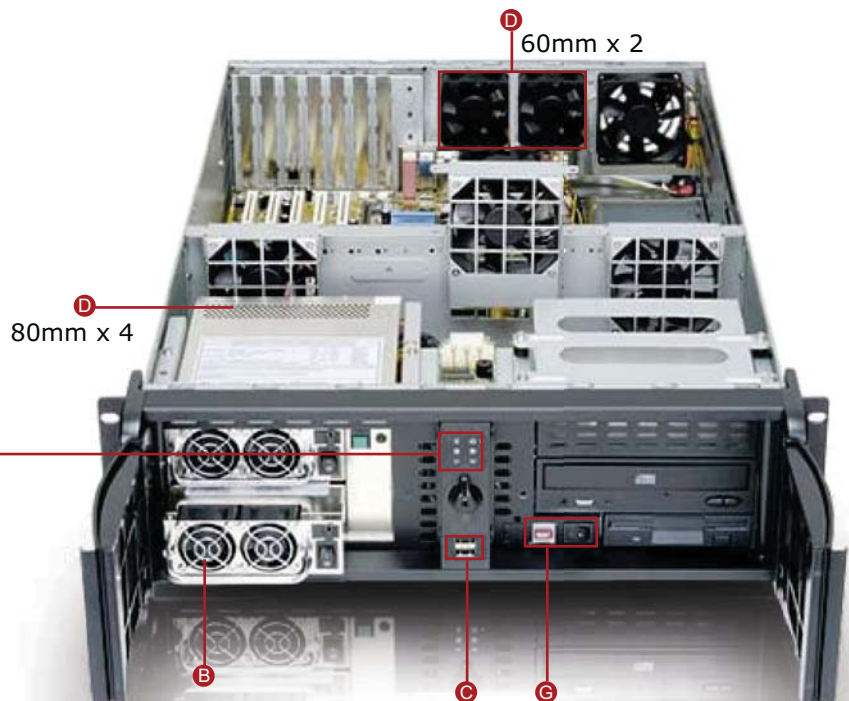

D-300L-FR

3U High Performance Rackmount Chassis

INTRODUCTION

Introduce iStarUSA 3U industrial rackmount chassis D Storm D-300L-FR. The full size back plane and width supports dual Intel and AMD CPU motherboard. It has excellent thermal solution with extra cooling fans. Optional 3.5 and 5.25 tray enable hot-swappable storage, raid configuration, and total storage capacity up to 6 storage drives provide your server or cluster maximum flexibility and performance.

FEATURES

- Ⓐ Patented Aluminum Front Panel with Locks, Taiwan: 200281 / 190240 , China: 2L01259648.5
- Ⓑ Front Mount Power Supply
- Ⓒ Front Access USB2.0 x 2
- Ⓓ 60mm x 2, 80mm x 4 Cooling Fan
- Ⓔ Removable Air Filter
- Ⓕ Power and HDD LED
- Ⓖ Power and Alarm Reset Switch
- Ⓗ Standard I/O Shield
- Ⓘ Optional Hot-Swappable 5.25" Tray

D-300L-FR

DRAWING

SPECIFICATIONS

Model Number	D-300L-FR
RoHS Compliance Version	Yes
Standard Drive Bays	5.25" Drive: 2 3.5" Drive: 1 3.5 Drive [internal]: 10
Cooling Fan [Option]	1 x 60mm, 4 x 80mm [1 x 60]
Mainboard Size [inch]	12 x 13
Indicators	LEDs for Power ON/OFF, HDD, Fan & Alarm
Switches	Power ON/OFF, System & Alarm Reset

Security	Front Bezel
Speaker	0.4W Built-In
Air Filter	Removable & Washable
Material of Front Bezel	Aluminum Alloy
Material of Handle	1.2mm SECC Zinc-Coated Steel
Material of Main Chassis	1.2mm SECC Zinc-Coated Steel [Japan Made]
Color of Front Bezel	Black / Blue / Silver / Red / Gold
Color of Main Chassis	Black
Front Connector	Front USB 2.0 x 2 Connector
Dimensions (WxHxD)	19 x 5.25 x 27.1 inch