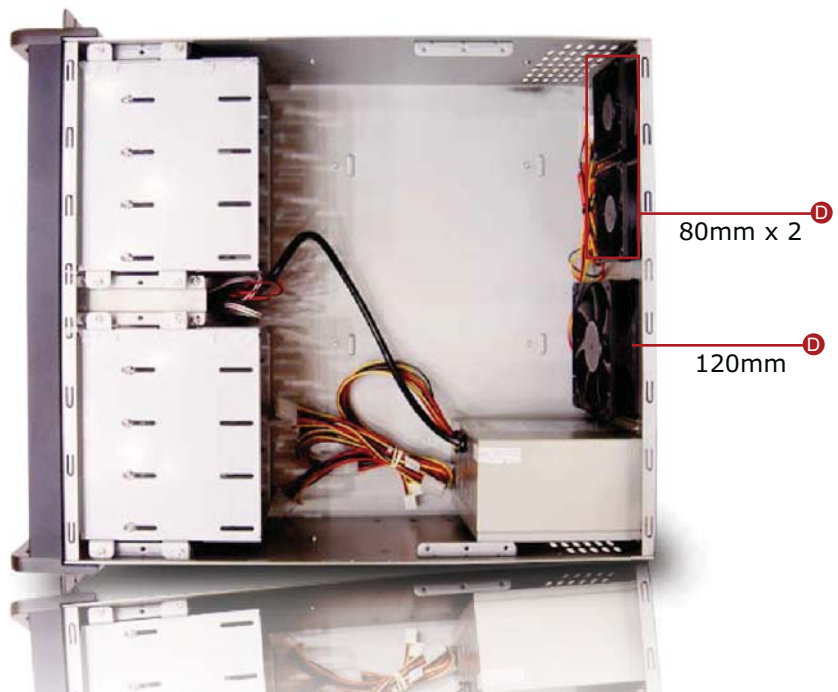

FEATURES

- A Patented Aluminum Front Panel with Locks, Taiwan: 200281 / 190240 , China: 2L01259648.5
- B Custom Backplane Cutouts
- C Optional 2 to 3, 3 to 4 Hot-Swappable 5.25 HDD Cage
- D 80mm x 2, 120mm x 1 Cooling Fan
- E Removable Air Filter
- F Power and HDD LED
- G Power and Alarm Reset Switch
- H Optional Hot-Swappable 5.25" Tray

F

B