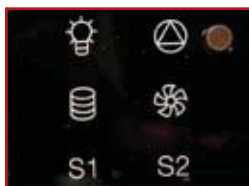

FEATURES

- A Patented Aluminum Front Panel with Locks, Taiwan: 200281 / 190240 , China: 2L01259648.5
- B Custom Backplane Cutouts
- C Optional 2 to 3, 3 to 4 Hot-Swappable 5.25 HDD Cage
- D 80mm x 2, 120mm x 1 Cooling Fan
- E Removable Air Filter
- F Power and HDD LED
- G Power and Alarm Reset Switch
- H Optional Hot-Swappable 5.25" Tray