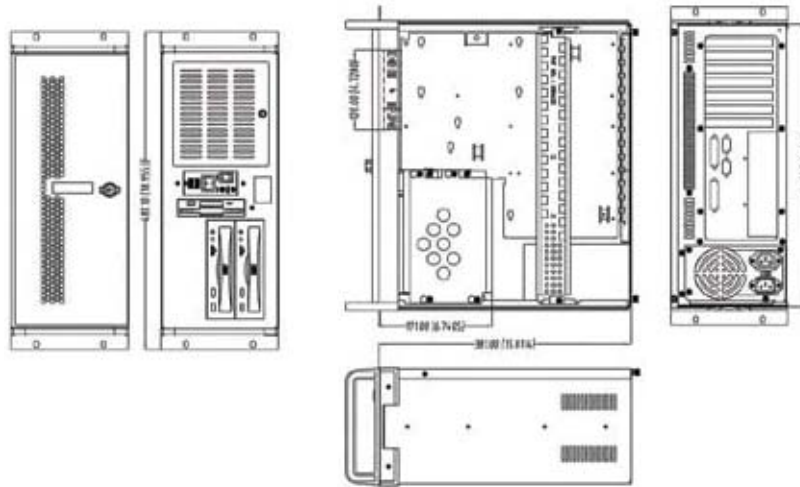

E-40

4U Military Rackmount Chassis

INTRODUCTION

iStarUSA Military E-40 rackmount chassis is designed to withstand the toughest and compact environment. E-40 is 4U height with only 15" in depth and has special features of front USB access, ball-bearing cooling fan, and system sensor board to enhance functionality and usability for critical missions and applications.

FEATURES

- A Compact 4U Rackmount 15" Depth
- B 1.6mm Steel Body Chassis
- C Spill-proof Bezel with Lock
- D Shock Absorbing Drive Cage
- E Expansion Card Center Lock Crowbar
- F Front Access USB 2.0 x 1
- G 120mm x 1 Cooling Fan
- H Power and HDD LED
- I Power and Alarm Reset Switch
- J Removable Air Filter
- K Fan and Temperature Monitor Option
- L Optional 14 Slots Backplane

E-40

■ DRAWING

■ SPECIFICATIONS

Model Number	E-40	Switches	Power ON/OFF, System & Alarm Reset
RoHS Compliance Version	Yes	Material of Front Bezel	Military Type -1.6mm SECC Zinc-Coated Steel
Standard Drive Bays	5.25" Drive: 2 3.5" Drive [internal]: 1	Material of Handle	Military Type -1.6mm SECC Zinc-Coated Steel
Cooling Fan [Option]	1 x 120mm	Material of Main Chassis	Military Type -1.6mm SECC Zinc-Coated Steel
Mainboard Size [inch]	12 x 10	Color of Front Bezel	Black
Indicators	LEDs for Power ON/OFF, HDD, Fan & Alarm	Color of Main Chassis	Black
Speaker	0.4W Built-In	Front Connector	Front USB 2.0 x 2 Connector
Security	Front Bezel	Dimensions (WxHxD)	18.95 x 6.97 x 15 inch
Air Filter	Removable & Washable		