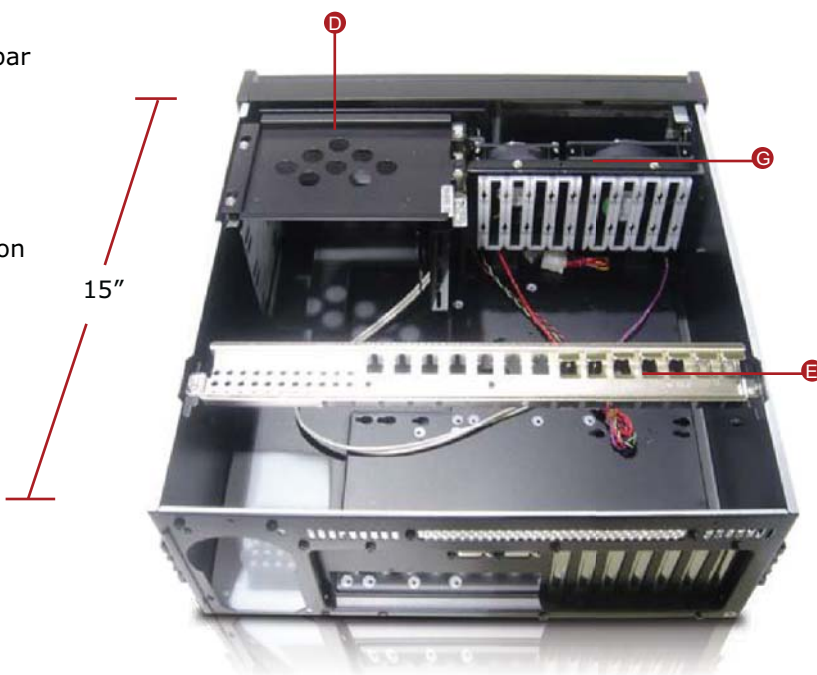

E-40

4U Military Rackmount Chassis

INTRODUCTION

iStarUSA Military E-40 rackmount chassis is designed to withstand the toughest and compact environment. E-40 is 4U height with only 15" in depth and has special features of front USB access, ball-bearing cooling fan, and system sensor board to enhance functionality and usability for critical missions and applications.

FEATURES

- A Compact 4U Rackmount 15" Depth
- B 1.6mm Steel Body Chassis
- C Spill-proof Bezel with Lock
- D Shock Absorbing Drive Cage
- E Expansion Card Center Lock Crowbar
- F Front Access USB 2.0 x 1
- G 120mm x 1 Cooling Fan
- H Power and HDD LED
- I Power and Alarm Reset Switch
- J Removable Air Filter
- K Fan and Temperature Monitor Option
- L Optional 14 Slots Backplane

E-40

■ DRAWING

■ SPECIFICATIONS

Model Number	E-40	Switches	Power ON/OFF, System & Alarm Reset
RoHS Compliance Version	Yes	Material of Front Bezel	Military Type -1.6mm SECC Zinc-Coated Steel
Standard Drive Bays	5.25" Drive: 2 3.5" Drive [internal]: 1	Material of Handle	Military Type -1.6mm SECC Zinc-Coated Steel
Cooling Fan [Option]	1 x 120mm	Material of Main Chassis	Military Type -1.6mm SECC Zinc-Coated Steel
Mainboard Size [inch]	12 x 10	Color of Front Bezel	Black
Indicators	LEDs for Power ON/OFF, HDD, Fan & Alarm	Color of Main Chassis	Black
Speaker	0.4W Built-In	Front Connector	Front USB 2.0 x 2 Connector
Security	Front Bezel	Dimensions (WxHxD)	18.95 x 6.97 x 15 inch
Air Filter	Removable & Washable		

■ OPTIONAL ACCESSORIES

Model Number	Page	Model Number	Page
RP-COMBO-SLIM	N/A	DD-400-DR/DS/DBlue/DG	N/A
RP-HDD3.5	N/A	DD-Fan80	163
TC-iStorm7/8	160	TC-Rail-20/24/26	160
T-7	158	BPU-230/340SATA	154/155

■ POWER SUPPLY OPTIONS