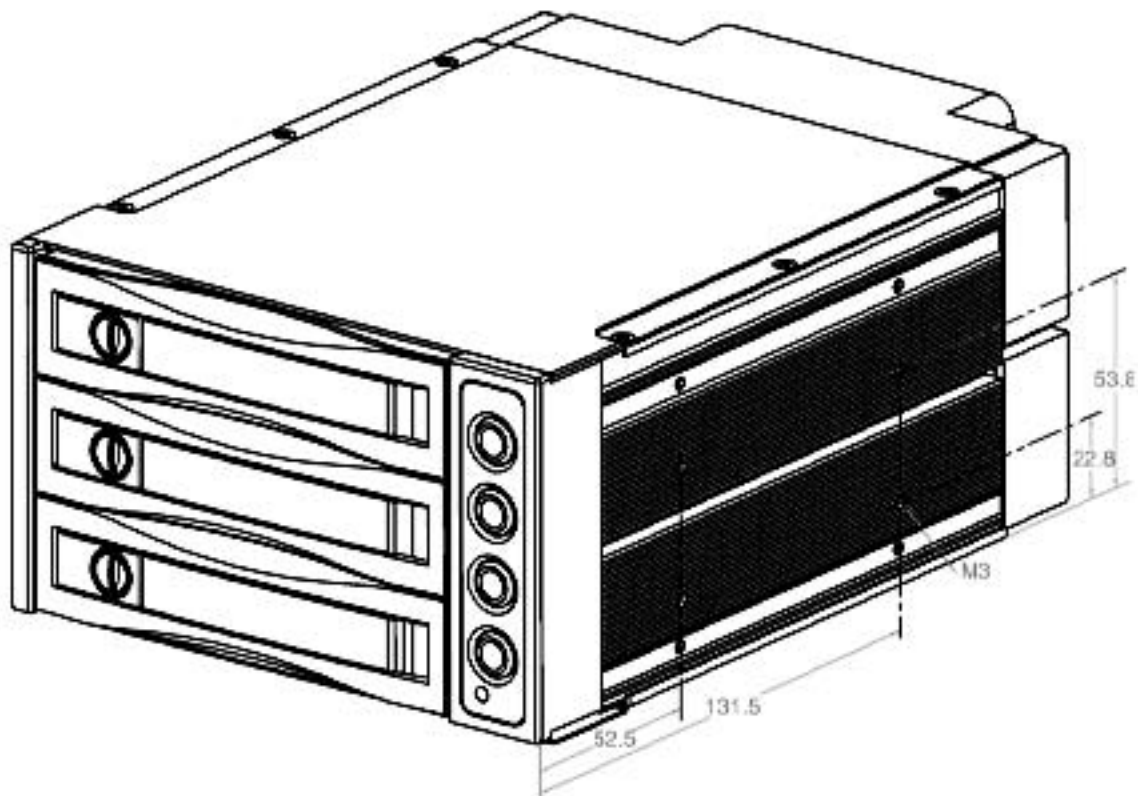

BPU-230SATA **iStarUSA**

Dimension :202(L)*146(W)*86(H)
Tolerance:±0.3