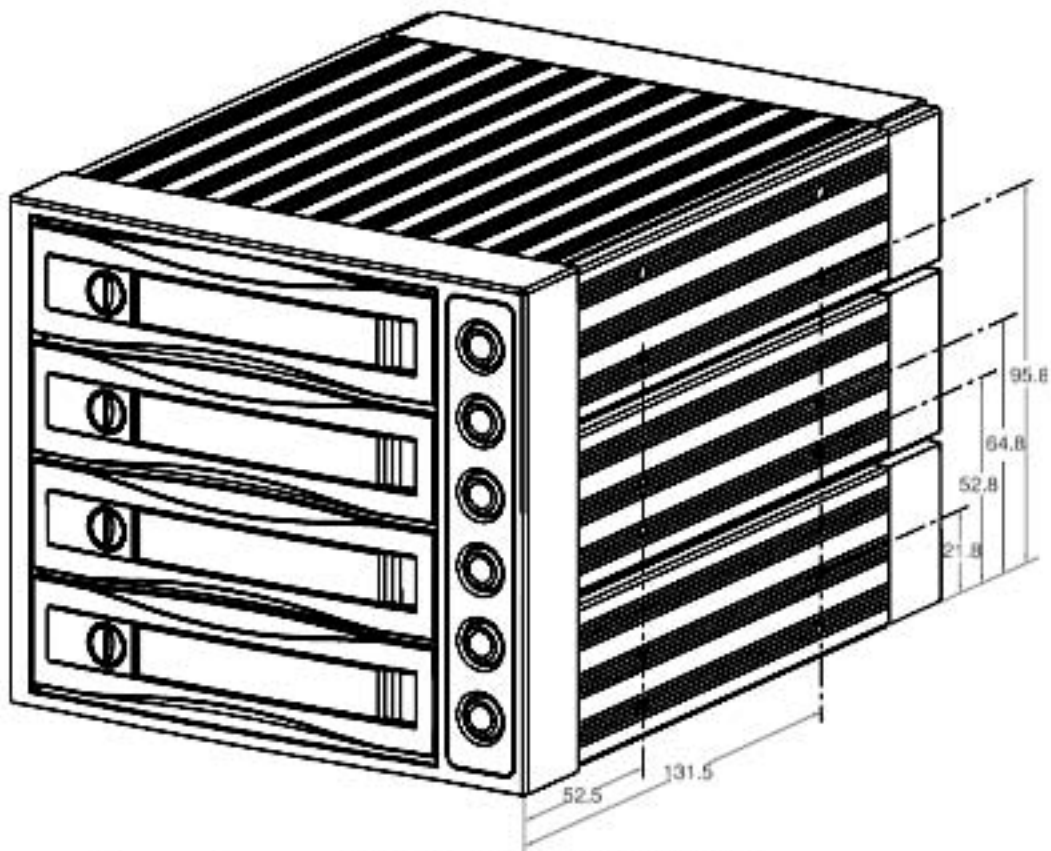

BPU-340SATA **iStarUSA**

Dimension : 202(L)*146(W)*126(H)mm
Common difference:±0.3