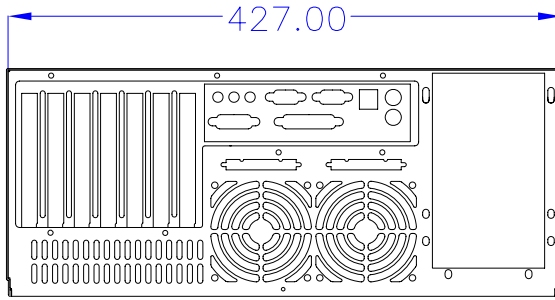

iStarUSA

Model No	D-400-7
Ext	5.25" x7 + 3.5" x1
Hid	3.5" x 2
M/B	12" x 9.6"
Fan	8cm x1 (8cm x3 Option)
Slot	x7 (L-type)
Rev	

(8cm x3 Option)