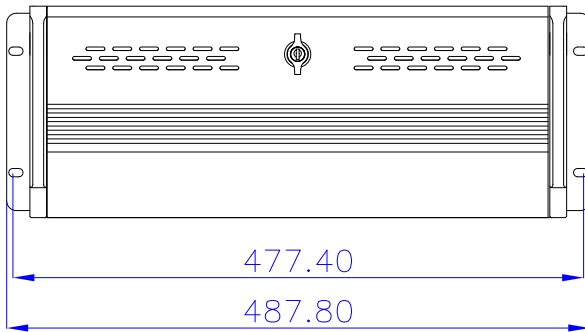

Top Cover

Model NO.	D2-400-7	iStarUSA			
EXT	5.25" *7 + 3.5" *1	DATE	2010/04/30		
INT	3.5" *1	PROJ			
M/B	12" * 9.6"	REV NO.	X	SCALE	1:1
SLOT	*7 (L-type)	DRAWN	ADEN	UNIT	mm