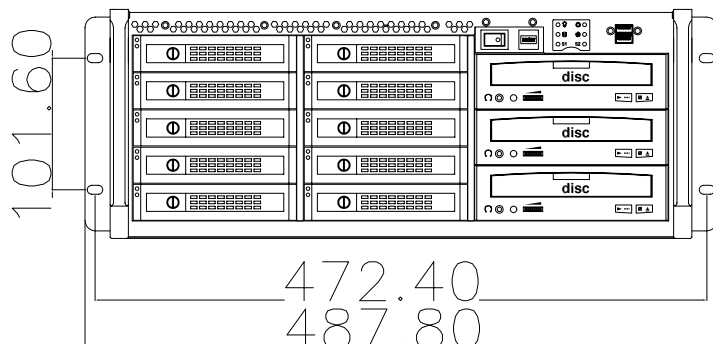

# D2-400L-M10SA

Ext: 5.25" x 3 + HotSwap X 10  
M/B: 12" x 13"  
Fan: 12cm x3 + 8cm x1  
Slots: x7 (L-type)

660.00

176.80

101.60

472.40  
487.80