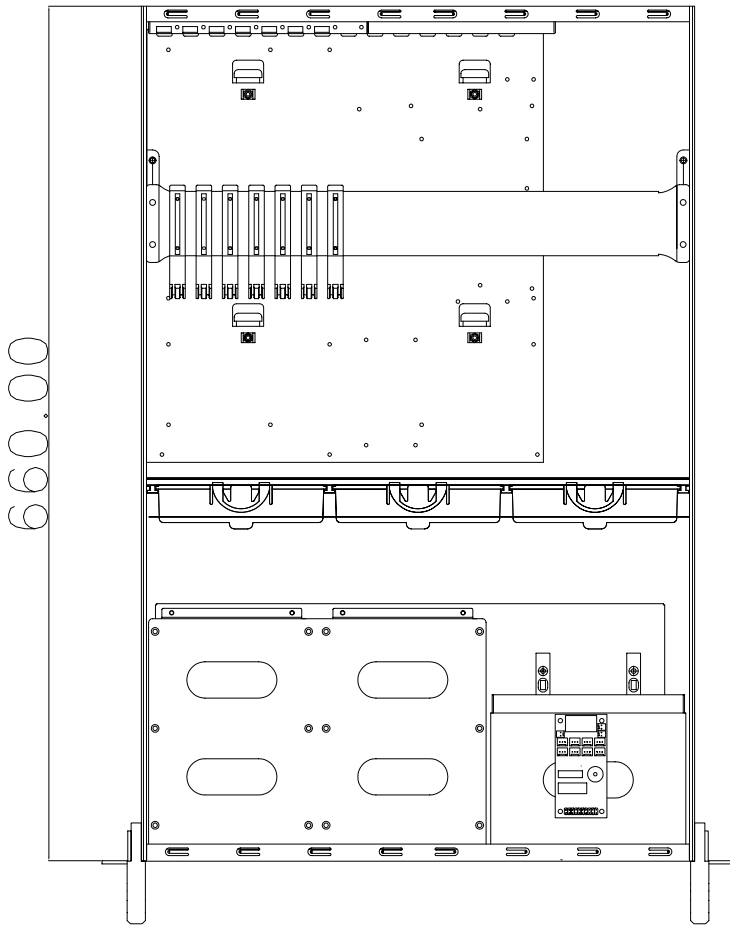

# D2-400L-M10SA

Ext: 5.25" x 3 + HotSwap X 10  
M/B: 12" x 13"  
Fan: 12cm x3 + 8cm x1  
Slots: x7 (L-type)

660.00

176.80

101.60

472.40  
487.80