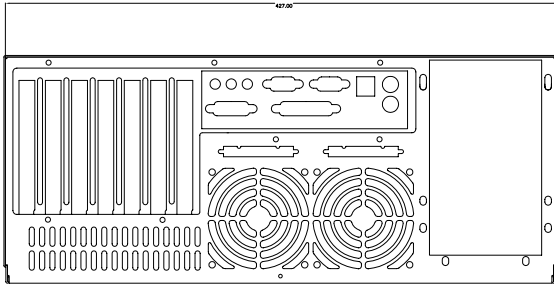

# D2-400L-M10SA

Ext: 5.25" x 3 + HotSwap X 10  
M/B: 12" x 13"  
Fan: 12cm x3 + 8cm x1  
Slots: x7 (L-type)

660.00

176.80

101.60

472.40  
487.80